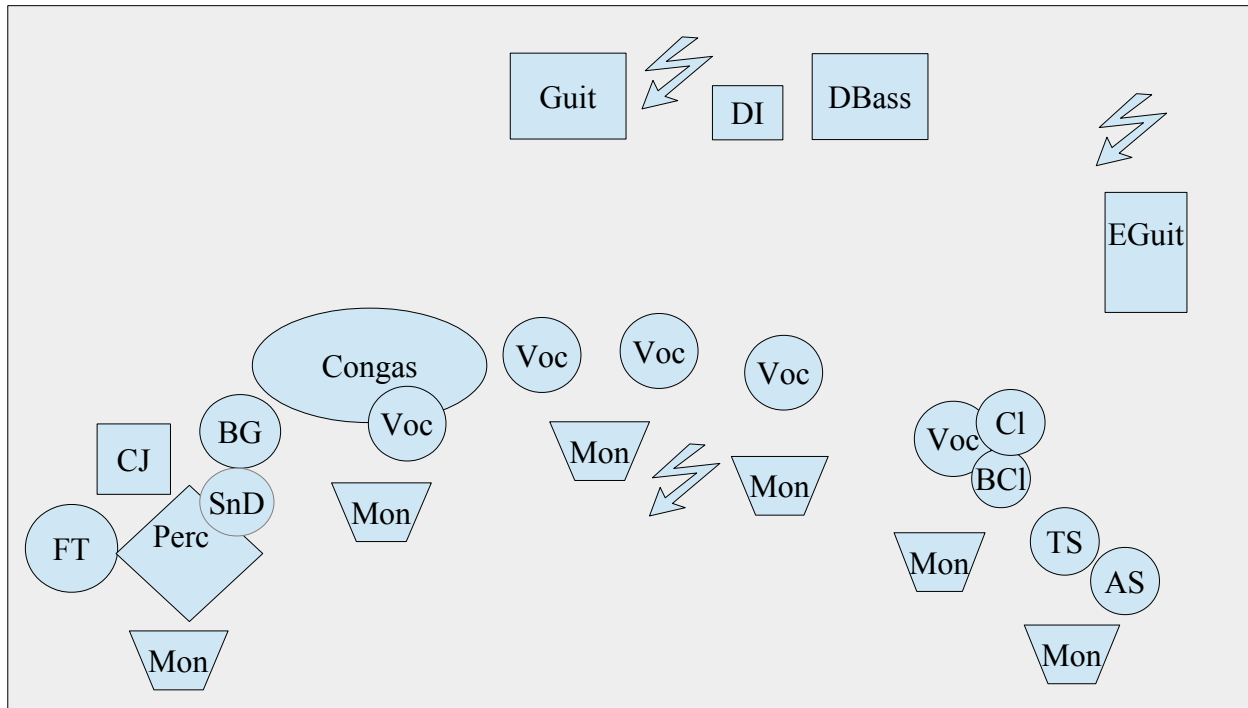

SARAKA

Technical Rider

band@saraka.ch

www.saraka.ch

<https://www.facebook.com/sarakaboomboom/>

Saraka Stageplan

Technical infos:

- We normally require 1 hour of soundcheck
- Our amps are equipped with swiss electric plugs
- We need 2 parking places

For any technical question contact Cedric Blaser:

0041 76 679 2884

blasercedric@hotmail.com

Ch	Short	Location	Mic
1	FLT	Floor Tom	AKG D112
2	CJ	Cajon	AKG D112
3	OHL	Overhead Left	AKG 414b
4	OHR	Overhead Right	AKG 414b
5	SnD	Snare Drum	SM57
6	CGL	Conga Left	Sennheiser MD441
7	CGR	Conga Right	Sennheiser MD441
8	CGC	Conga Central	Sennheiser MD441
9	BG	Bongos	AKG 414b
10	TS	Tenor Sax	AKG C519
11	AS	Alto Sax	AKG C519
12	BCL	Bass Clarinet	AKG C519
13	CL	Clarinet	Just xlr cable
14	GT	Guitar	Just xlr cable
15	CHA	Charangon	DI BOX
16	EGT	Electric Guitar	Sennheiser e906
17	DB	Double Bass	Just xlr cable
18	VOC	Vocal 1	AKG C 535 EB
19	VOC	Vocal 2	AKG C 535 EB
20	VOC	Vocal 3	AKG C 535 EB
21	VOC	Vocal 4	AKG C 535 EB
22	VOC	Vocal 5	AKG C 535 EB