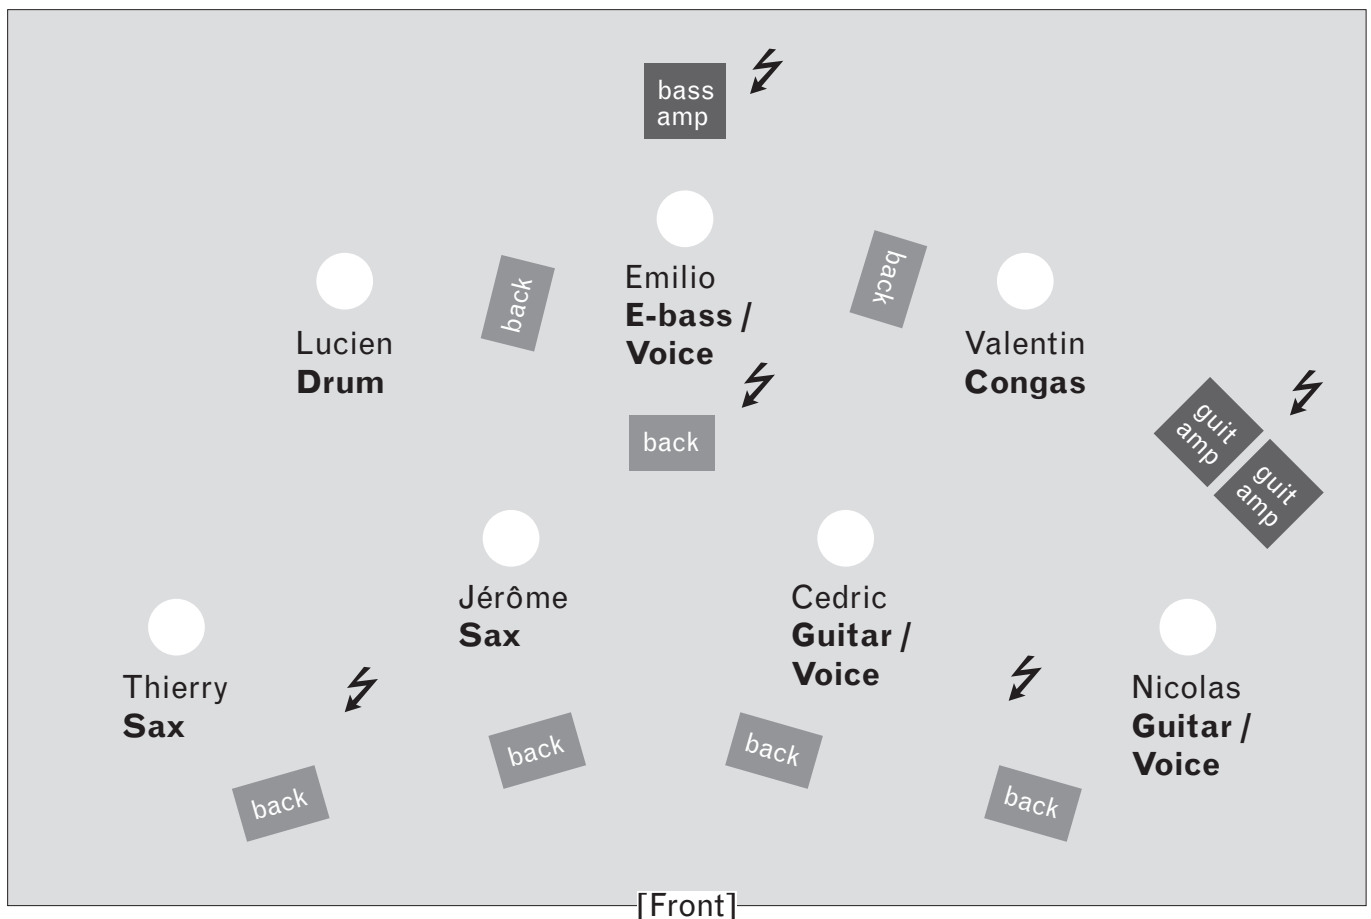

Technical rider

SOUNDCHECK

We need minimum 30 minutes of installation and 1h of sound check.

TRANSPORT

We normally travel with two cars

FOOD & BEVERAGE

Preference for vegetarian but with no restriction to any food.
We like to try locals beers.

ACCOMODATION

Open to differents solutions (hotel, hostel, house) for 8 people.
To discuss with Cedric (0041 76 679 28 84)or Nicolas (0041 77 466 60 88)

STAGE PLAN

Technical rider

PATCH LIST

Channel	Instrument	Microphone	Musician
1	kick	beta52a or other	Lucien
2	snare	sm57 or other	Lucien
3	high hat	sm57 or other	Lucien
4	tom	pg56 or other	Lucien
5	floor tom	pg56 or other	Lucien
6	over head left	sm94 or other	Lucien
7	over head right	sm94 or other	Lucien
8	congas left	sm57 or other	Valentin
9	congas right	sm57 or other	Valentin
10	percussions	sm94 or other	Valentin
11	bass	DI amp	Emilio
12	electric guitar	Sennheiser e906	Cedric
13	electric guitar	Sennheiser e906	Nicolas
14	tenor sax	XLR cable	Jérôme
15	tenor sax	XLR cable	Thierry
16	alto sax	same input as 15, different EQ	Thierry
17	main vocal	sm58 or other	Cedric
18	main vocal	sm58 or other	Nicolas
19	backing vocal	sm58 or other	Emilio